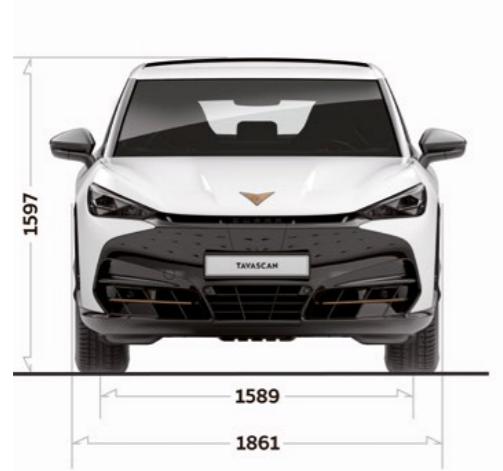

2024

ENGINE SPECS

WEIGHTS

	TAVASCAN ENDURANCE 77 KWH	TAVASCAN VZ 77 KWH
Length (mm)	4,644	4,644
Width (mm)	1,861	1,861
Height (mm)	1,597	1,597
Boot capacity (litres)	540	540
Seats	5	5

CUPRA is committed to a policy of continuous product development and reserves the right to make changes to specifications, colours and prices without notice. The information in this brochure can therefore be given as guidance only. While CUPRA makes every effort to ensure that specifications are accurate at the time of publication, you should always check with your authorised CUPRA Partner for the latest information. Due to limitations of the printing process the colours reproduced in this brochure may vary slightly from the actual paint colour and material — 07/2024.