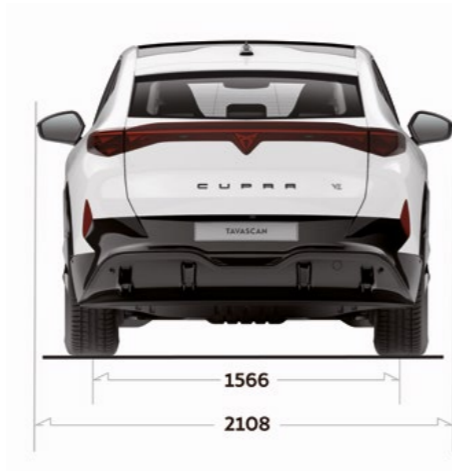

2024

ENGINE SPECS

WEIGHTS

	TAVASCAN ENDURANCE 77 KWH	TAVASCAN VZ 77 KWH
Length (mm)	4,644	4,644
Width (mm)	1,861	1,861
Height (mm)	1,597	1,597
Boot capacity (litres)	540	540
Seats	5	5

CUPRA is committed to a policy of continuous product development and reserves the right to make changes to specifications, colours and prices without notice. The information in this brochure can therefore be given as guidance only. While CUPRA makes every effort to ensure that specifications are accurate at the time of publication, you should always check with your authorised CUPRA Partner for the latest information. Due to limitations of the printing process the colours reproduced in this brochure may vary slightly from the actual paint colour and material — 07/2024.