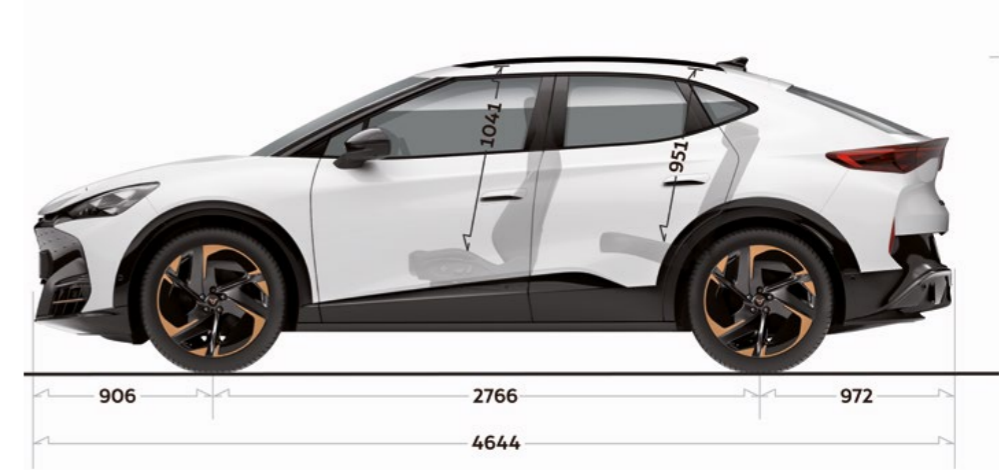

2024

ENGINE SPECS

WEIGHTS

	TAVASCAN ENDURANCE 77 KWH	TAVASCAN VZ 77 KWH
Length (mm)	4,644	4,644
Width (mm)	1,861	1,861
Height (mm)	1,597	1,597
Boot capacity (litres)	540	540
Seats	5	5

CUPRA is committed to a policy of continuous product development and reserves the right to make changes to specifications, colours and prices without notice. The information in this brochure can therefore be given as guidance only. While CUPRA makes every effort to ensure that specifications are accurate at the time of publication, you should always check with your authorised CUPRA Partner for the latest information. Due to limitations of the printing process the colours reproduced in this brochure may vary slightly from the actual paint colour and material — 07/2024.