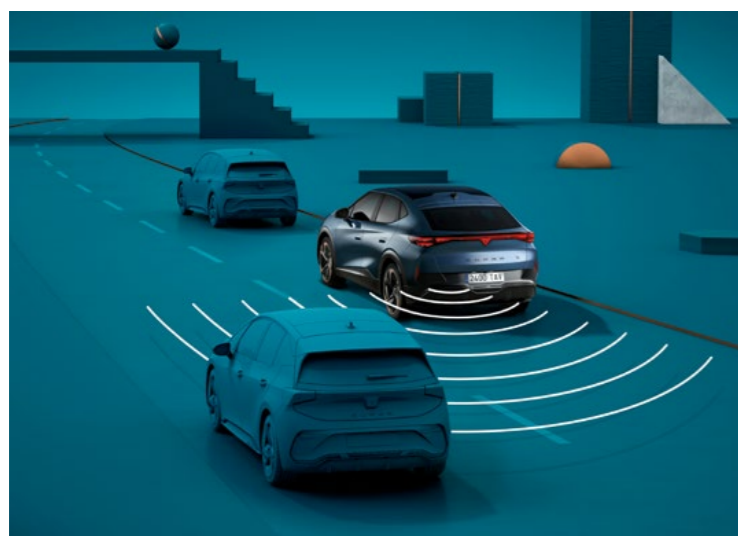

EXIT ASSIST

When reversing from a parking space, visual and acoustic warnings are provided if other vehicles are approaching. If the driver does not brake, the system brakes autonomously to avoid an accident.