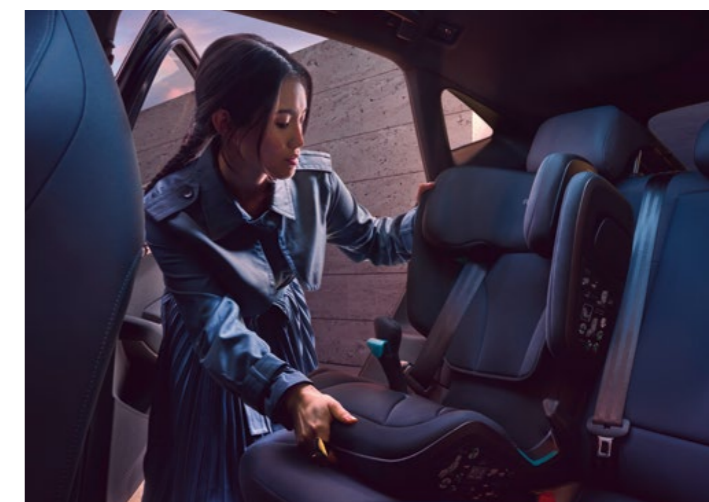

CHILD SEAT

Keep your little ones safe and comfy on the road. Available for children aged 15 months to 12 years, ensuring a snug and secure fit from toddler to pre-teen. They child seats are easy to set up, are ergonomic and comes with adjustable headrests for extra comfort.